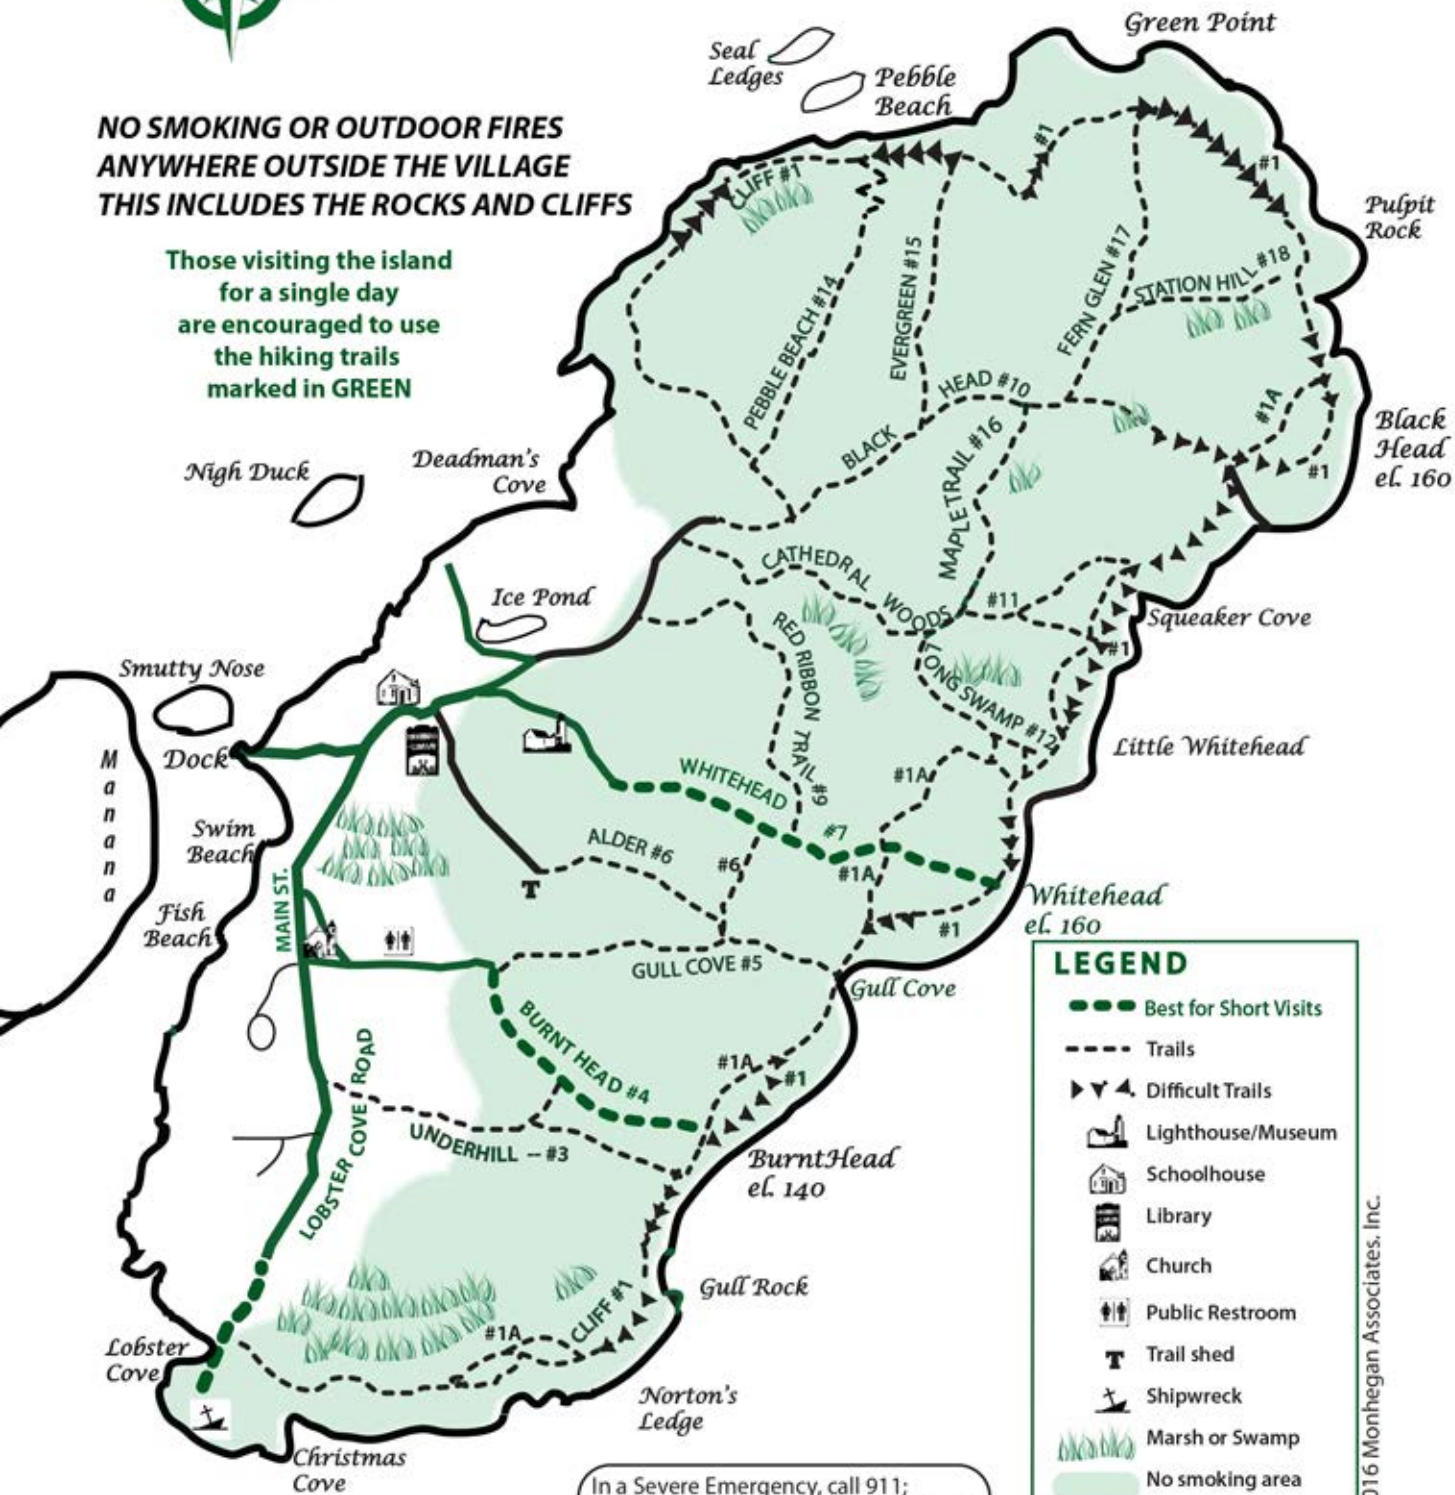

Monhegan Associates Trail Map

NO SMOKING OR OUTDOOR FIRES ANYWHERE OUTSIDE THE VILLAGE THIS INCLUDES THE ROCKS AND CLIFFS

Those visiting the island for a single day are encouraged to use the hiking trails marked in GREEN

In a Severe Emergency, call 911;
Identify location on Monhegan Island

LEGEND

- Best for Short Visits
- Trails
- ▶▼▲ Difficult Trails
- Lighthouse/Museum
- Schoolhouse
- Library
- Church
- Public Restroom
- Trail shed
- Shipwreck
- Marsh or Swamp
- No smoking area